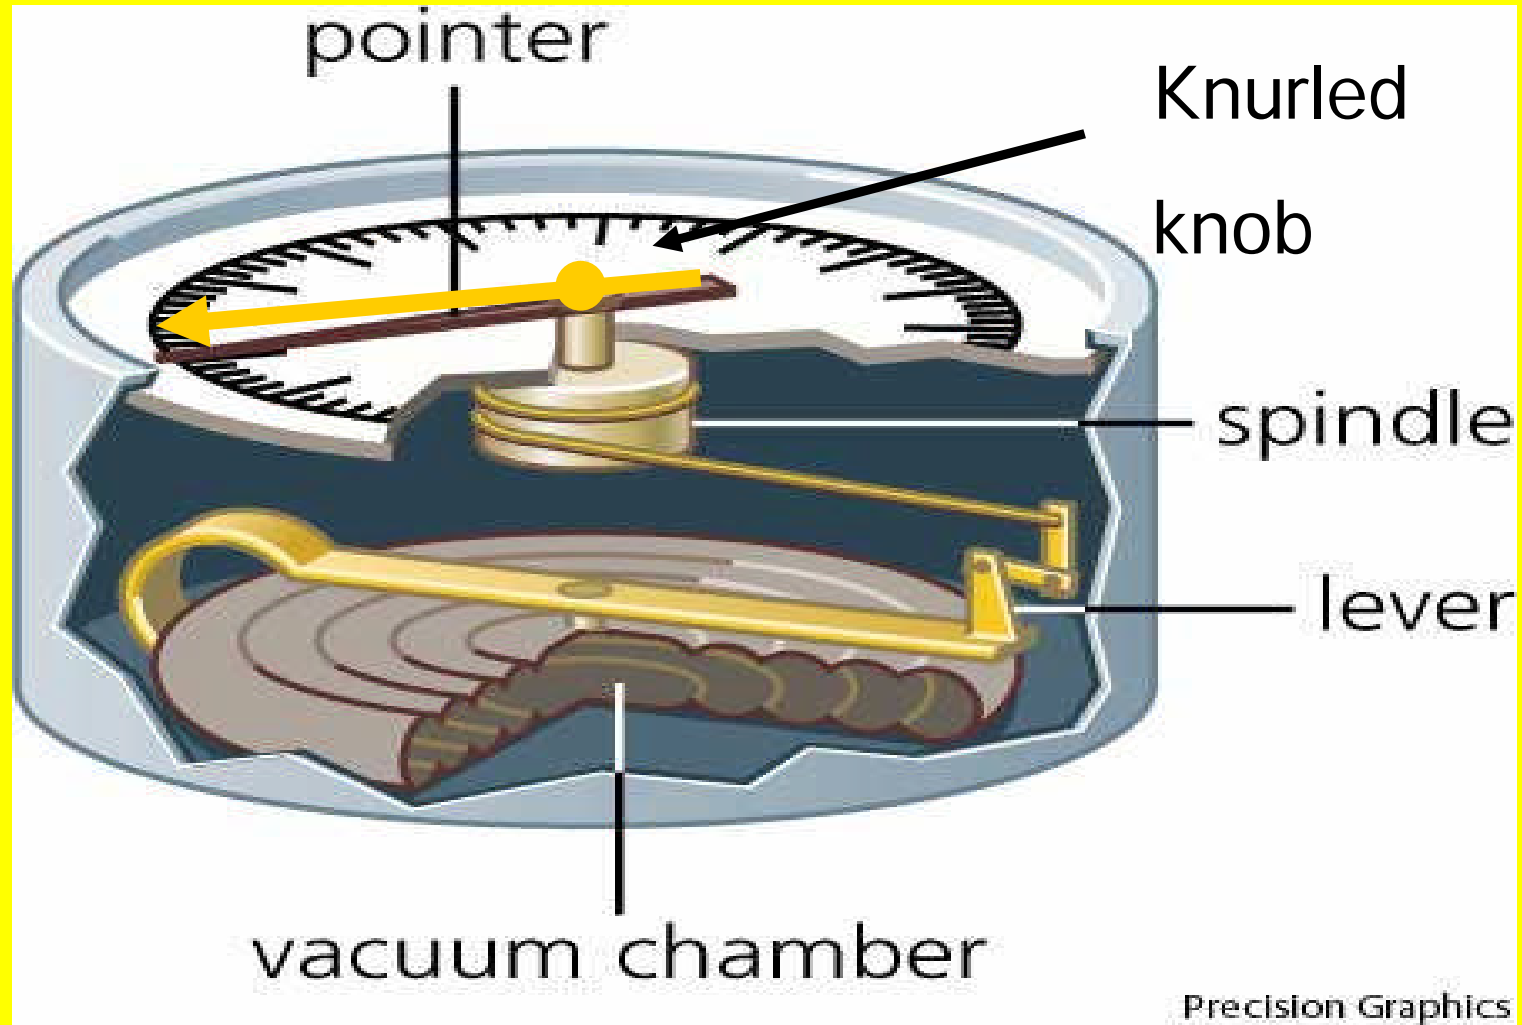

Barometer

Aneroid

Mercurial

Barometer

Aneroid Barometer

Considered to be the
most accurate

Parts

The simple Aneroid Barometer is in the form of Corrugated capsule

By means of linkage system
its movement can be
magnified which is shown by
a moving pointer

The pointer rotates over a dial graduated in hectopascals or Millibars

The elastic properties of the metal capsule change with the time and the instrument should therefore be checked at frequent intervals against an accurate barometer to determine index error

Barometer is also used to observe the change in pressure over a period using a knurled knob

Quiz

- Label the parts of a barometer

Quiz

6. _____ Considered to be the most accurate
7. _____ The error of the barometer due to its age.
8. _____ Part of a barometer used to observe the change in pressure
9. _____ The unit used in barometer reading.
10. _____ The simple Aneroid Barometer is in the form of