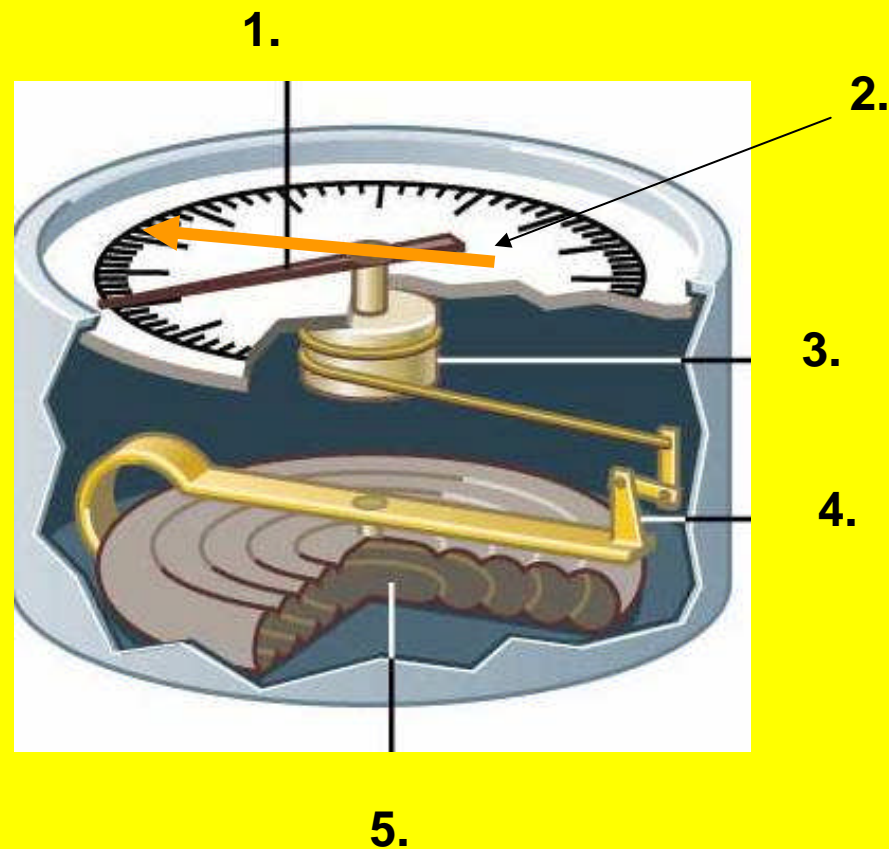

Barometer

Aneroid

Mercurial

Barometer

Aneroid Barometer

Considered to be the
most accurate

Parts

The simple Aneroid Barometer is in the form of Corrugated capsule

By means of linkage system
its movement can be
magnified which is shown by
a moving pointer

The pointer rotates over a dial graduated in hectopascals or Millibars

The elastic properties of the metal capsule change with the time and the instrument should therefore be checked at frequent intervals against an accurate barometer to determine index error

Barometer is also used to observe the change in pressure over a period using a knurled knob

Quiz

- Label the parts of a barometer

Quiz

6. _____ Considered to be the most accurate
7. _____ The error of the barometer due to its age.
8. _____ Part of a barometer used to observe the change in pressure
9. _____ The unit used in barometer reading.
10. _____ The simple Aneroid Barometer is in the form of