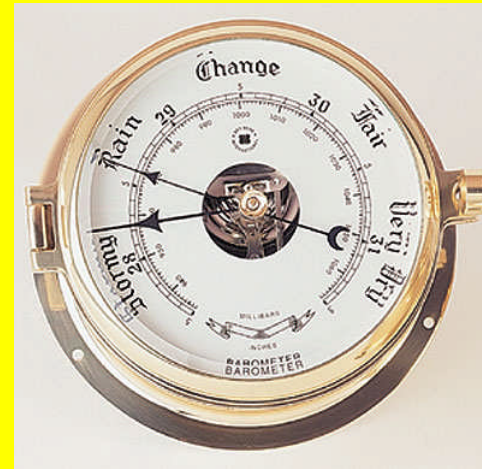

Barometer

Aneroid

Mercurial

Barometer

Aneroid Barometer

Considered to be the
most accurate

Parts

The simple Aneroid Barometer is in the form of Corrugated capsule

By means of linkage system
its movement can be
magnified which is shown by
a moving pointer

The pointer rotates over a dial graduated in hectopascals or Millibars

The elastic properties of the metal capsule change with the time and the instrument should therefore be checked at frequent intervals against an accurate barometer to determine index error

Barometer is also used to observe the change in pressure over a period using a knurled knob

Quiz

- Label the parts of a barometer

Quiz

6. _____ Considered to be the most accurate
7. _____ The error of the barometer due to its age.
8. _____ Part of a barometer used to observe the change in pressure
9. _____ The unit used in barometer reading.
10. _____ The simple Aneroid Barometer is in the form of